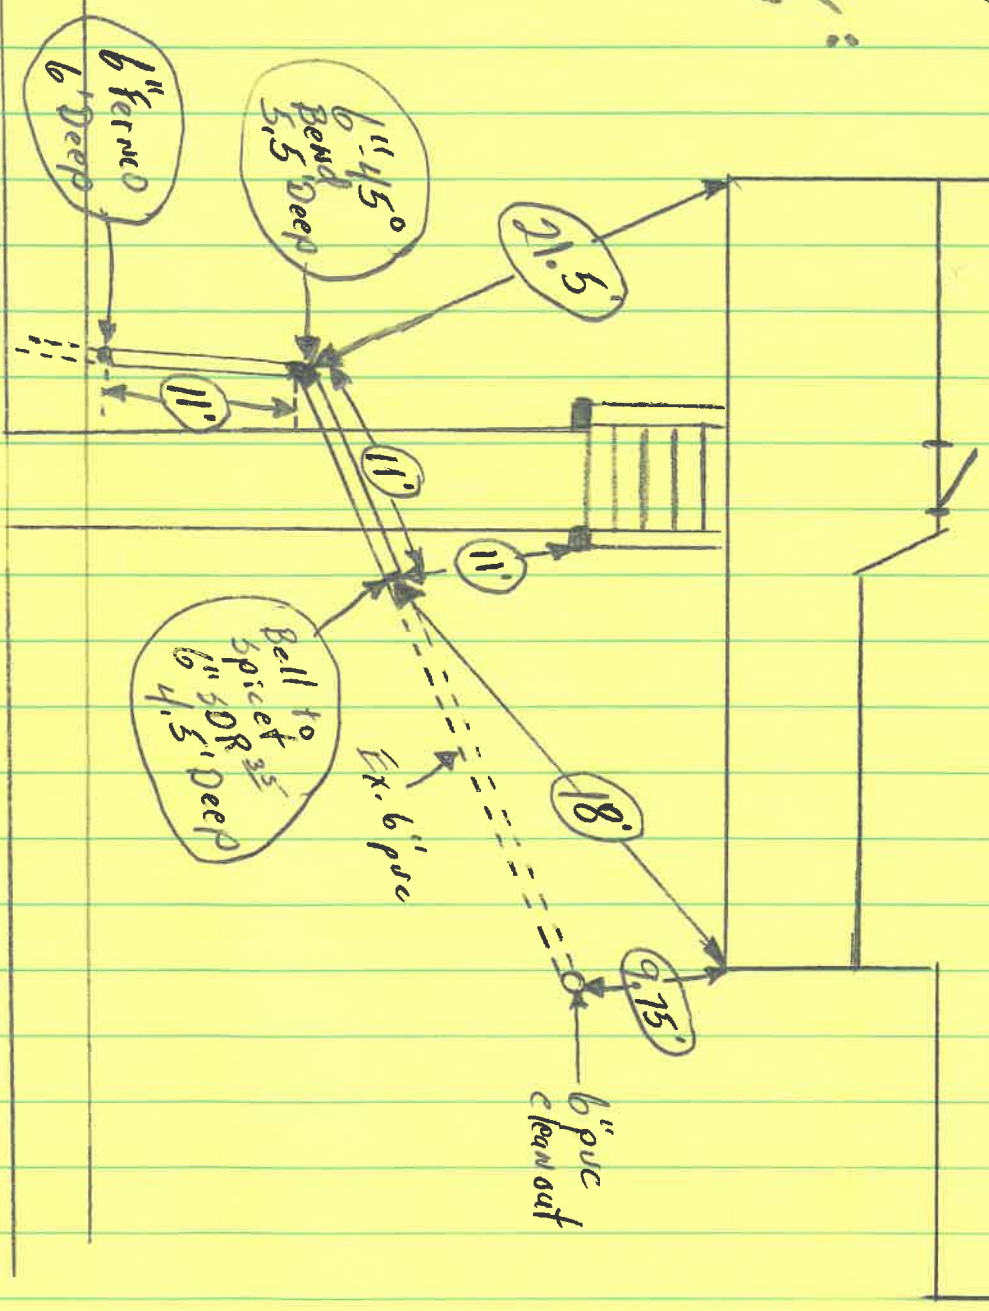

Date Installed:  
4-16-08  
Installed by:  
Jerry Glanz  
Inspected by:  
Rex Mo11

Res # 703  
W. Clinton St.

Date Installed:  
 4-16-08  
 Installed by:  
 Jerry Glanz  
 Inspected by:  
 Rex Mo11

Res # 703  
 W. Clifton St.  
 Beth Garden  
 592-1354

Date Installed:  
 4-16-08  
 Installed by:  
 Jerry Glantz  
 Inspected by:  
 Rex Moll

Res # 703  
 W. Clinton St.