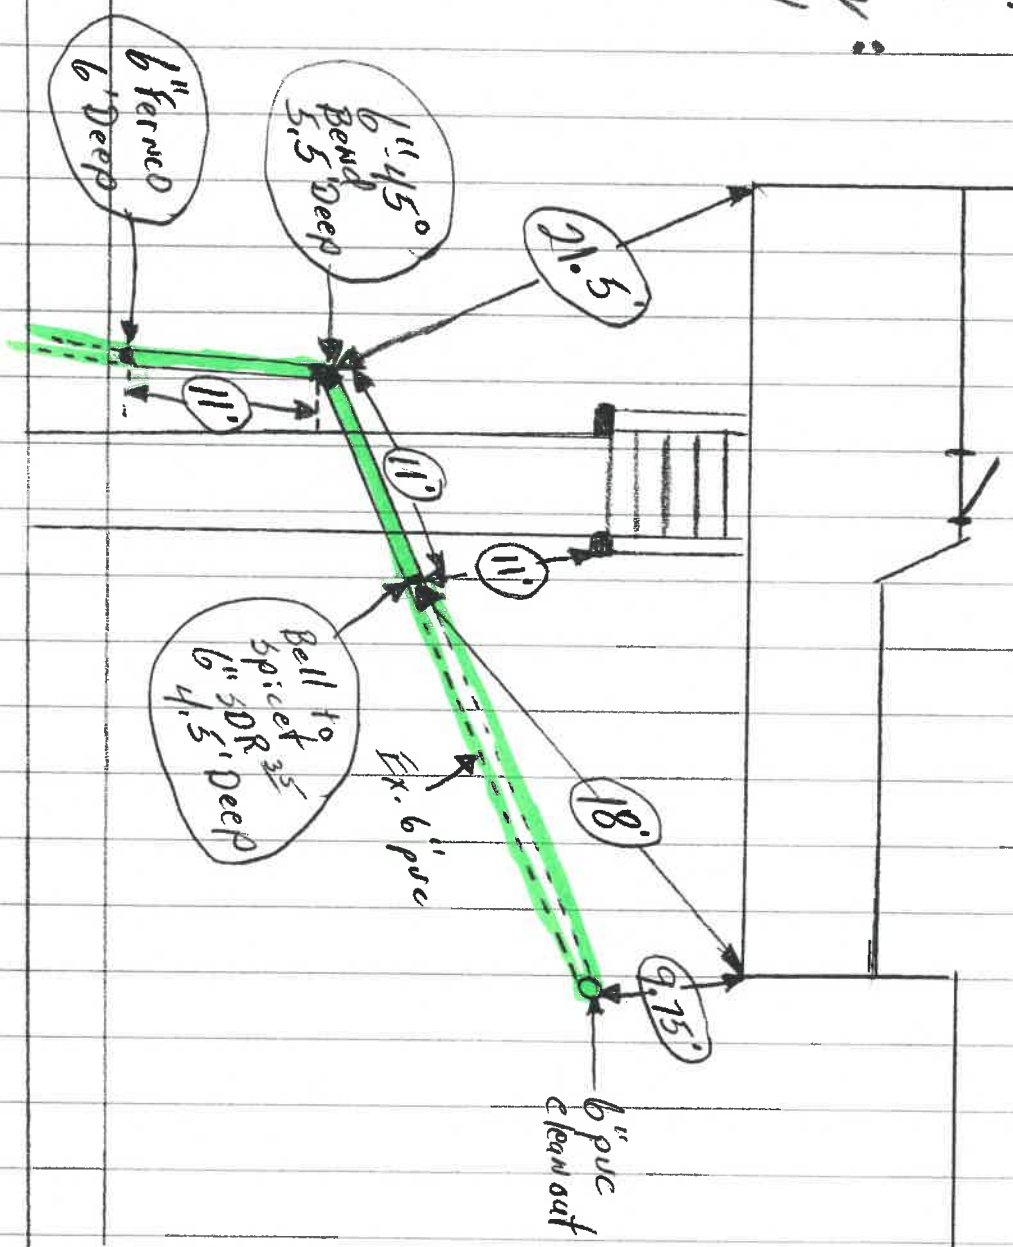

Date Installed:  
4-16-08  
Installed by:  
Jerry Glanz  
Inspected by:  
Rex Mo11

Res # 703  
W. Clinton St.

Date Installed:  
 4-16-08  
 Installed by:  
 Jerry Glanz  
 Inspected by:  
 Rex Mo11

Res # 703  
 W. Clifton St.  
 Beth Garden  
 592-1354

Date Installed:  
 4-16-08  
 Installed by:  
 Jerry Glantz  
 Inspected by:  
 Rex Moll

Res # 703  
 W. Clinton St.